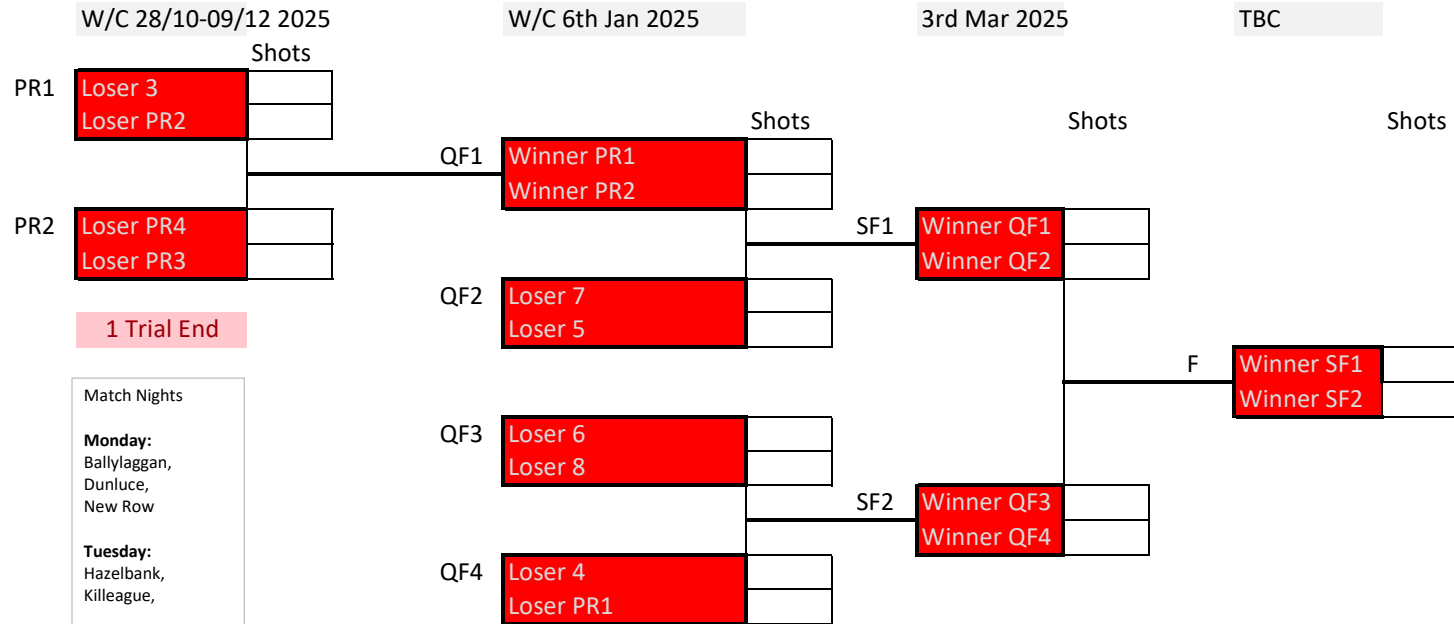

## Chest, Heart & Stroke Cup

Matches determined by a randomised draw

- Match Nights
- Monday:**  
Ballylaggan,  
Dunluce,  
New Row
  - Tuesday:**  
Hazelbank,  
Killeague,
  - Wednesday:**  
Ballywillan,  
Boveedy,  
First Dunboe,  
Millburn,  
Terrace Row
  - Thursday:**  
Ballinteer,  
Burnside,  
Ballyrashane,  
Leck,  
Loughanreagh,  
Montra,  
Portstewart GC,  
Portstewart Pres,  
St. Colum's,

The teams playing are taken from the losing teams in the Preliminary Round and Round 1 if the Lexie Kirk Cup. Hence PR1, PR2, PR3, PR4, 3, 4, 5, 6, 7, & 8 are taken from those matches as labelled in that competiton.